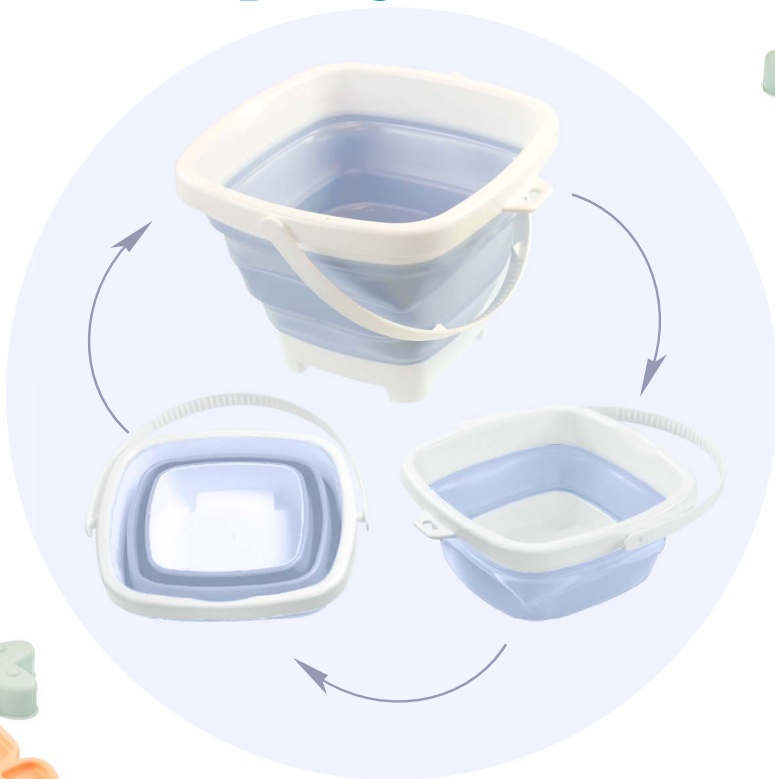

# foldable Beach playset

PASTEL COLORS

15,5 CM

NEW

REF. 12441

EAN: 5907442124415

20 x 8 x 24 CM 12 PCS  
0,207 KG

NEW