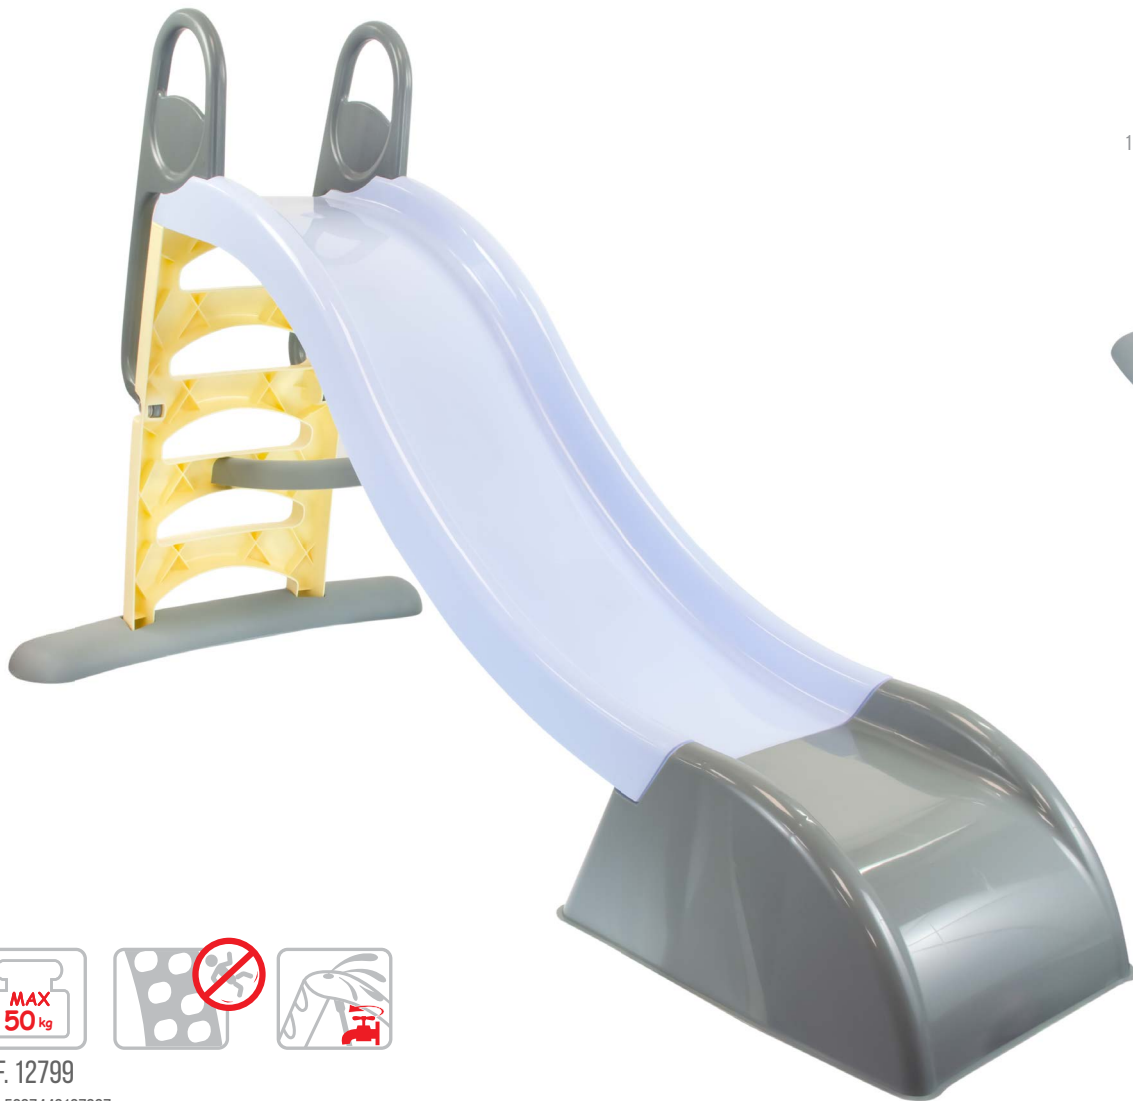

Slide XXL

PASTEL COLORS

REF. 12799

EAN: 5907442127997

180 x 84 x 110 CM 1 PC
6,200 / 7,800 KG