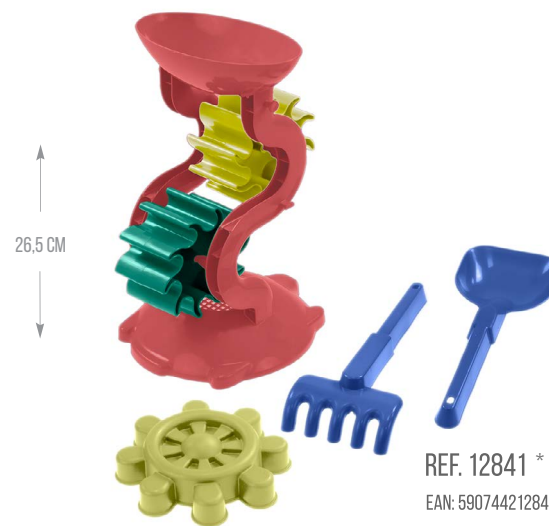

26,5 CM

REF. 12841 *

EAN: 5907442128413

17 x 15 x 26,5 CM
0,292 KG

20 PCS