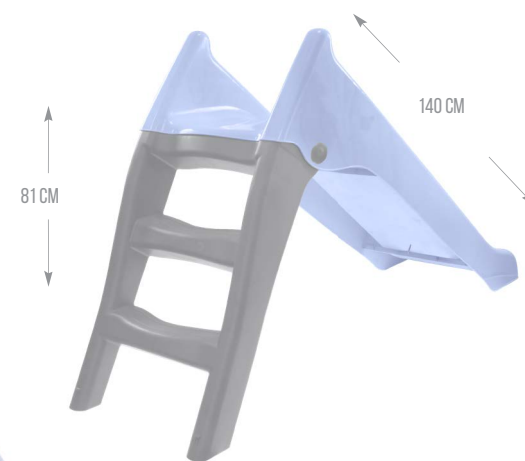

Slide 1,4m

PASTEL COLORS

IML

REF. 12797

EAN: 5907442127973

148 x 43 x 81 CM 1 PC
3,500 / 5,100 KG

REF. 12798

EAN: 5907442127980

148 x 43 x 81 CM 1 PC
3,500 / 5,100 KG