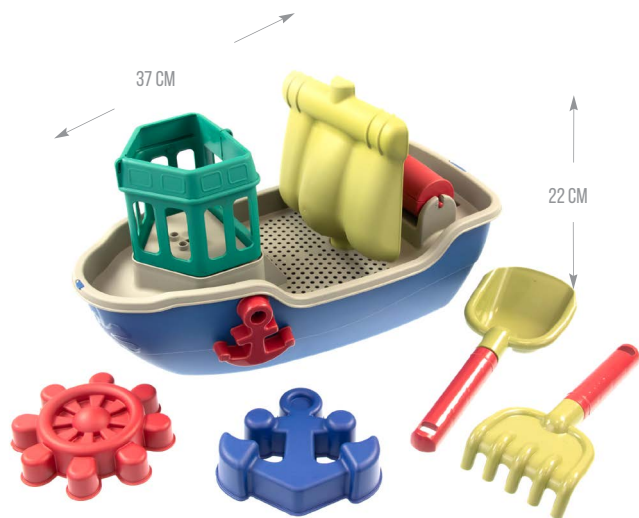

31 x 17 x 18 CM 6 PCS  
0,358 / 0,526 KG

REF. 12448 \*

EAN: 5907442124484

18 x 16 x 34 CM 20 PCS  
0,270 / 0,280 KG

\* MADE FROM RECYCLED MATERIALS

ECO COLORS

REF. 12736 \*

EAN: 5907442127362

37 x 19.5 x 22 CM 6 PCS  
0.632 KG

REF. 12840 \*

EAN: 5907442128406

22 X 15 x 13 CM 12 PCS  
0.167 KG

REF. 12743 \*

EAN: 5907442127430

37 x 17 x 22 CM 8 PCS  
0.785 KG

REF. 12888 \*