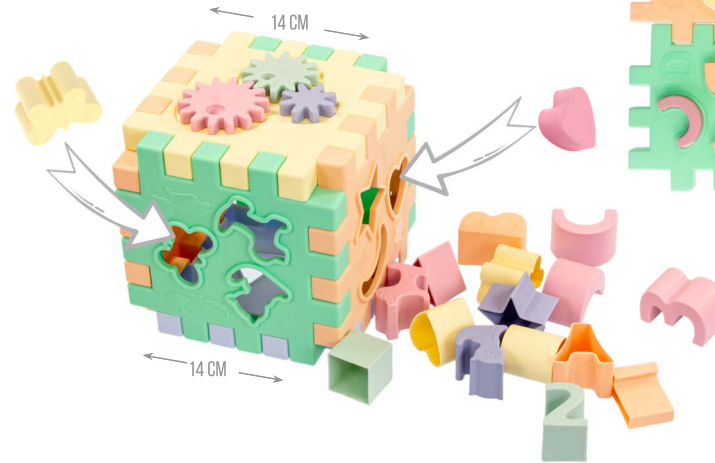

PASTEL COLORS

NEW

LIMITED DISTRIBUTION

REF. 12312

EAN: 5907442123128

14 x 14 x 14 CM 6 PCS
0,300/0,310 KG

LIMITED DISTRIBUTION IN EU COUNTRIES